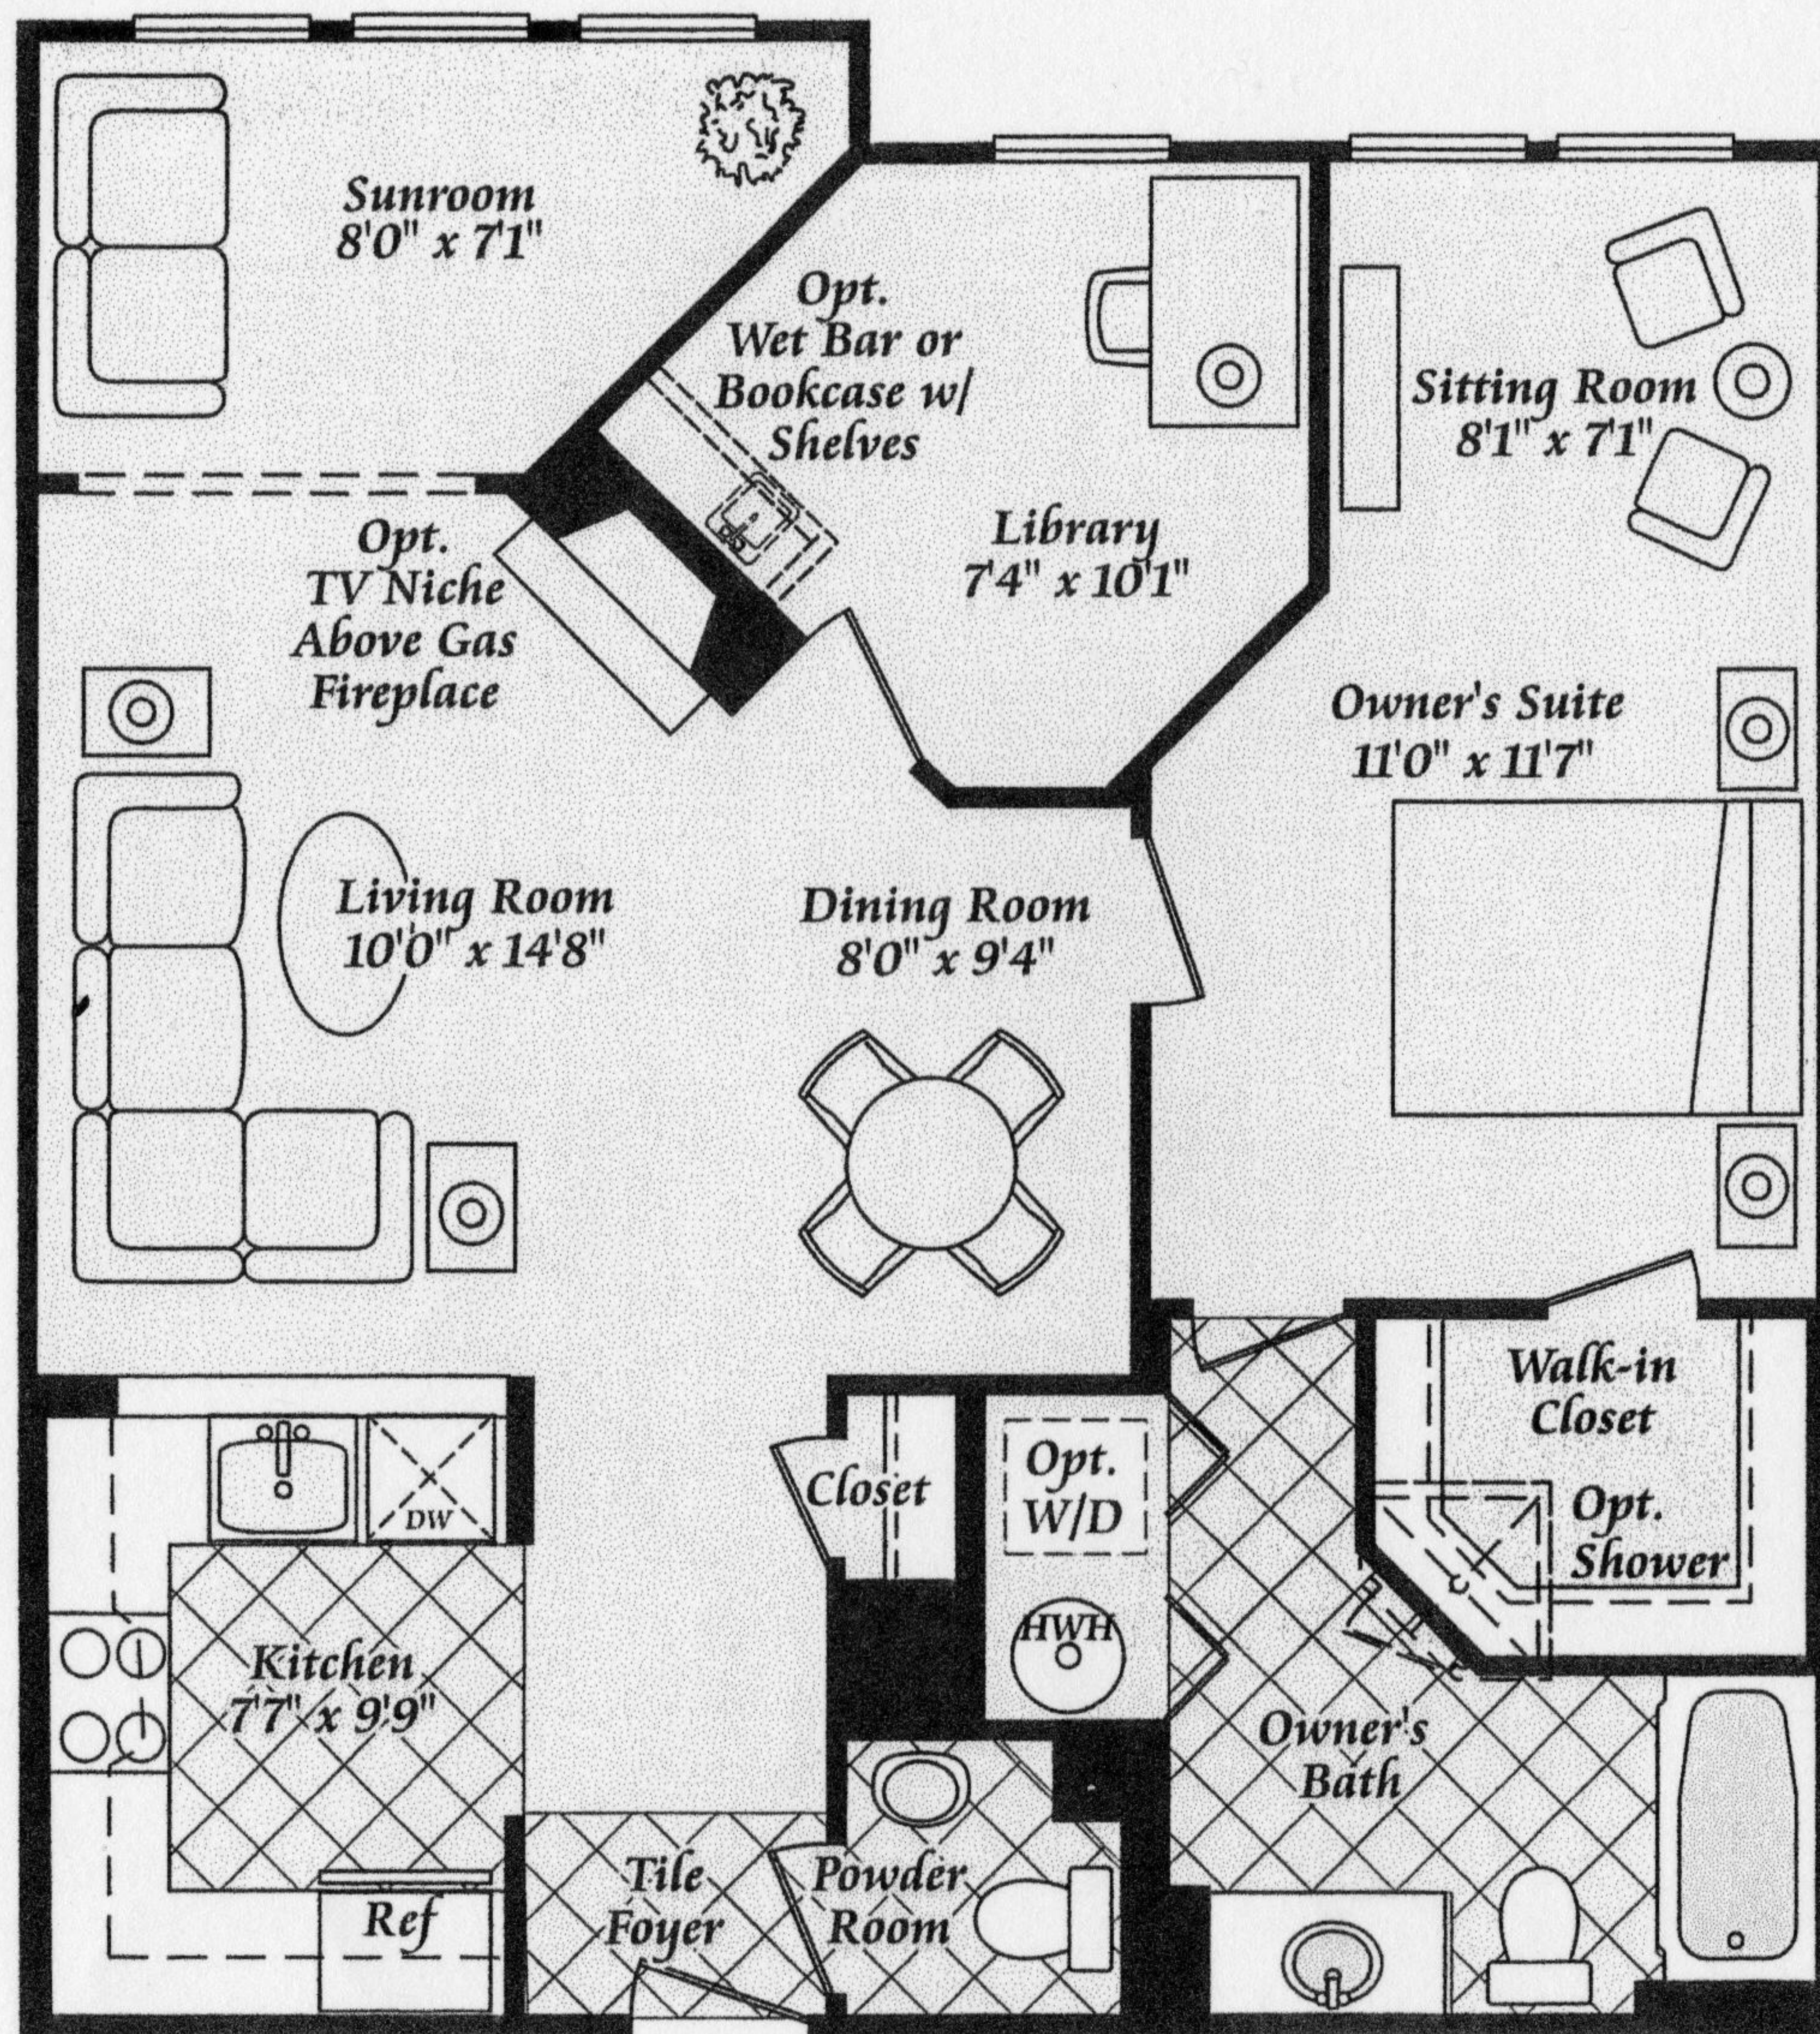

THE BROWNING

Main Street
CONDOMINIUM
AT CAMERON STATION

Because of continuing changes in products, building codes and availability of materials, builder reserves the right to incorporate new and improved design features at any time without notice or to use equivalent materials. All dimensions shown in this floor plan are approximate and plans and specifications are subject to modifications and improvements at any time without notice. Room dimensions may vary.